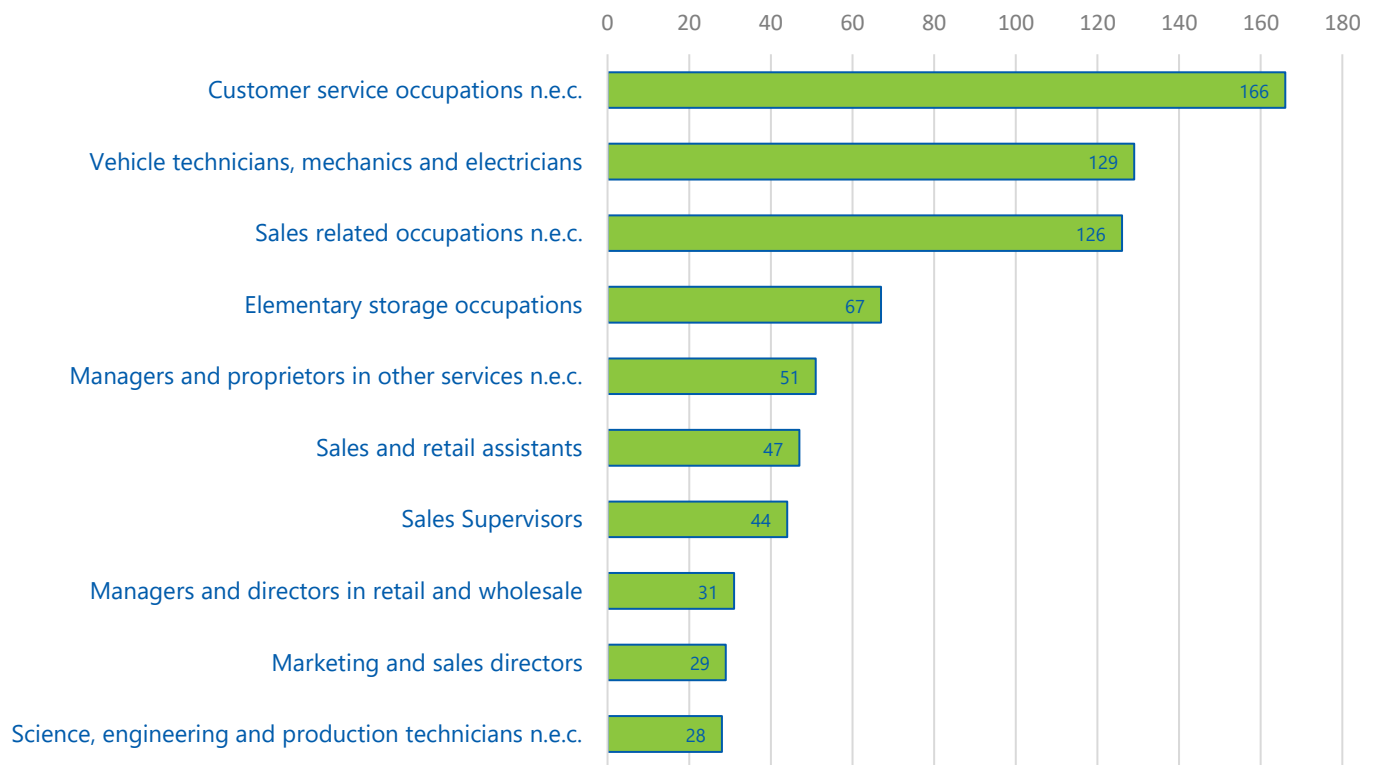

Leicestershire County Job Vacancy and Skills Data, Mar. 1st 2019 to Sep. 30th 2019

Job Roles in Wholesale & Retail Trade; Repair of Motor Vehicles with the Highest Number of Advertised Vacancies

Source: Copyright © 2019 Burning Glass Technologies: Labour Insight

Occupation Title	Risk of Automation	Mean Advertised Salary	Mean Salary (UK-wide)
Customer service occupations n.e.c.	Medium Risk	£21,413	£17,029
Vehicle technicians, mechanics and electricians	Medium Risk	£29,887	£26,972
Sales related occupations n.e.c.	Medium Risk	£30,280	£20,301
Elementary storage occupations	Medium Risk	£23,723	£20,248
Managers and proprietors in other services n.e.c.	Low Risk	N/A	£34,092
Sales and retail assistants	Medium Risk	£18,830	£11,947
Sales Supervisors	Low Risk	£25,417	£20,605
Managers and directors in retail and wholesale	Low Risk	N/A	£31,322
Marketing and sales directors	Low Risk	£38,137	£89,317
Science, engineering and production technicians n.e.c.	Medium Risk	£17,919	£27,478

The salary report uses data from real-time job postings. Salary figures are pro rata to reflect full-time, annual wage status.

Source: Copyright © 2019 Burning Glass Technologies: Labour Insight