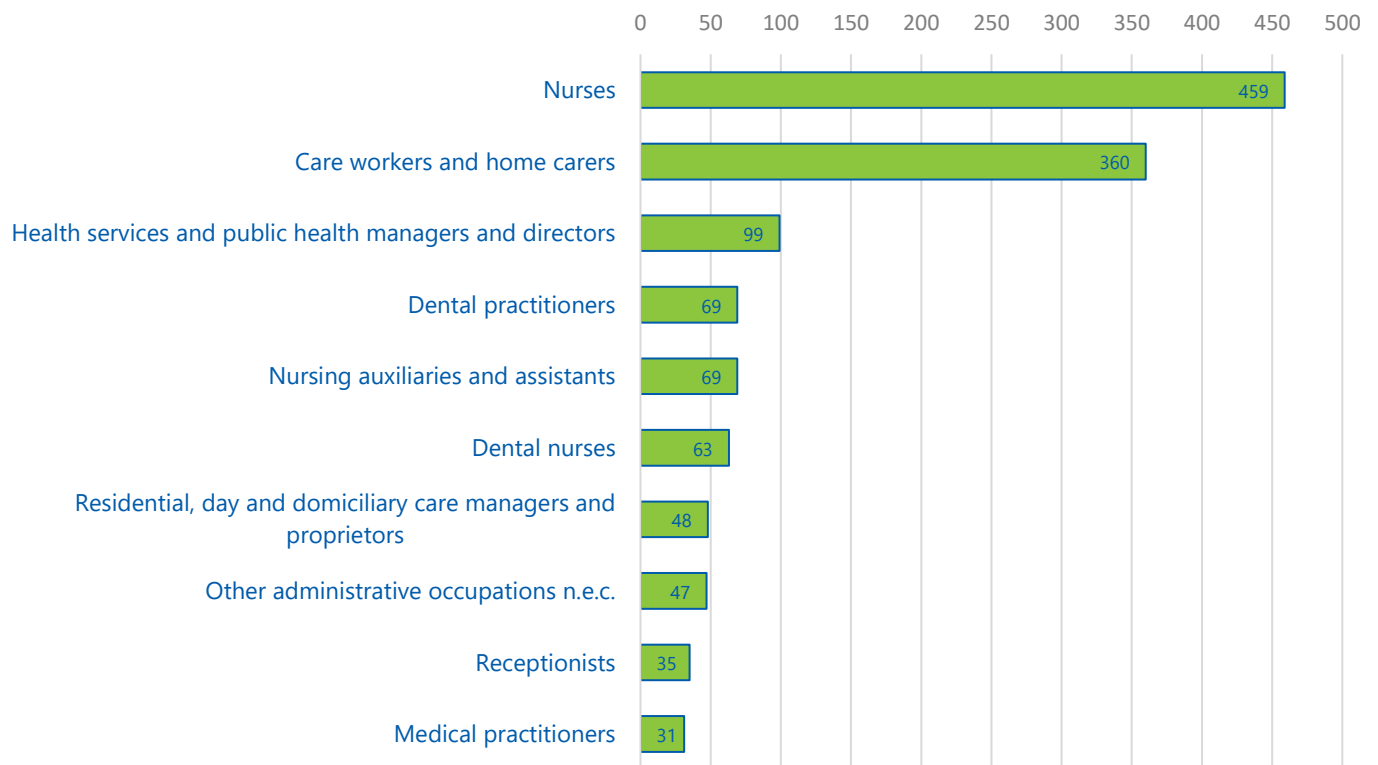

Leicestershire County Job Vacancy and Skills Data, Mar. 1st 2019 to Sep. 30th 2019

Job Roles in Human Health & Social Work Activities with the Highest Number of Advertised Vacancies

Source: Copyright © 2019 Burning Glass Technologies: Labour Insight

Occupation Title	Risk of Automation	Mean Advertised Salary	Mean Salary (UK-wide)
Nurses	Low Risk	£36,328	£26,793
Care workers and home carers	Medium Risk	£19,956	£13,944
Health services and public health managers and directors	Low Risk	£39,778	£46,921
Dental practitioners	Low Risk	£59,609	£46,734
Nursing auxiliaries and assistants	Low Risk	£21,530	£16,108
Dental nurses	Medium Risk	£18,851	£14,960
Residential, day and domiciliary care managers and proprietors	Medium Risk	£42,353	£31,498
Other administrative occupations n.e.c.	High Risk	£19,013	£17,453
Receptionists	High Risk	£17,355	£13,235
Medical practitioners	Low Risk	£75,628	£71,204

The salary report uses data from real-time job postings. Salary figures are pro rata to reflect full-time, annual wage status.

Source: Copyright © 2019 Burning Glass Technologies: Labour Insight