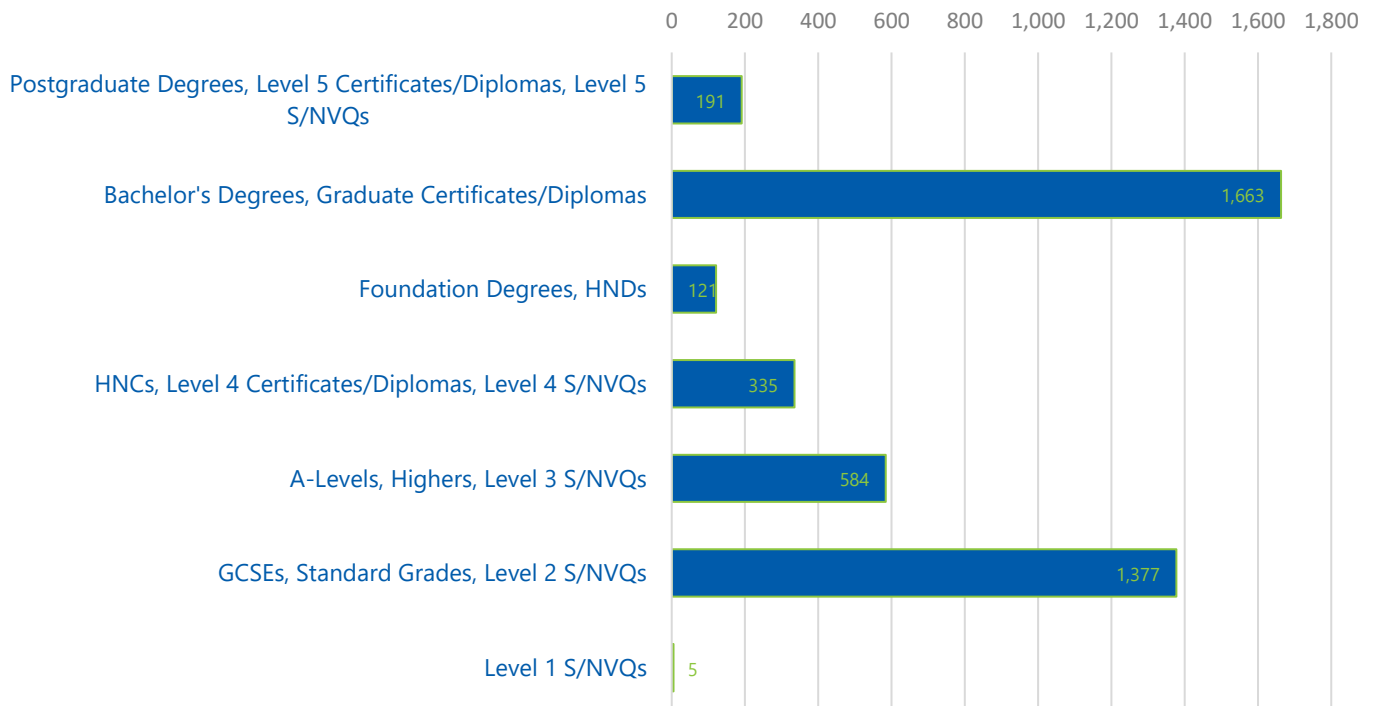

Education Levels Requested by Employers within all Advertised Vacancies

Note: 83% of records have been excluded because they do not include a qualification level. As a result, the chart above may not be representative of the full sample.

Source: Copyright © 2019 Burning Glass Technologies: Labour Insight