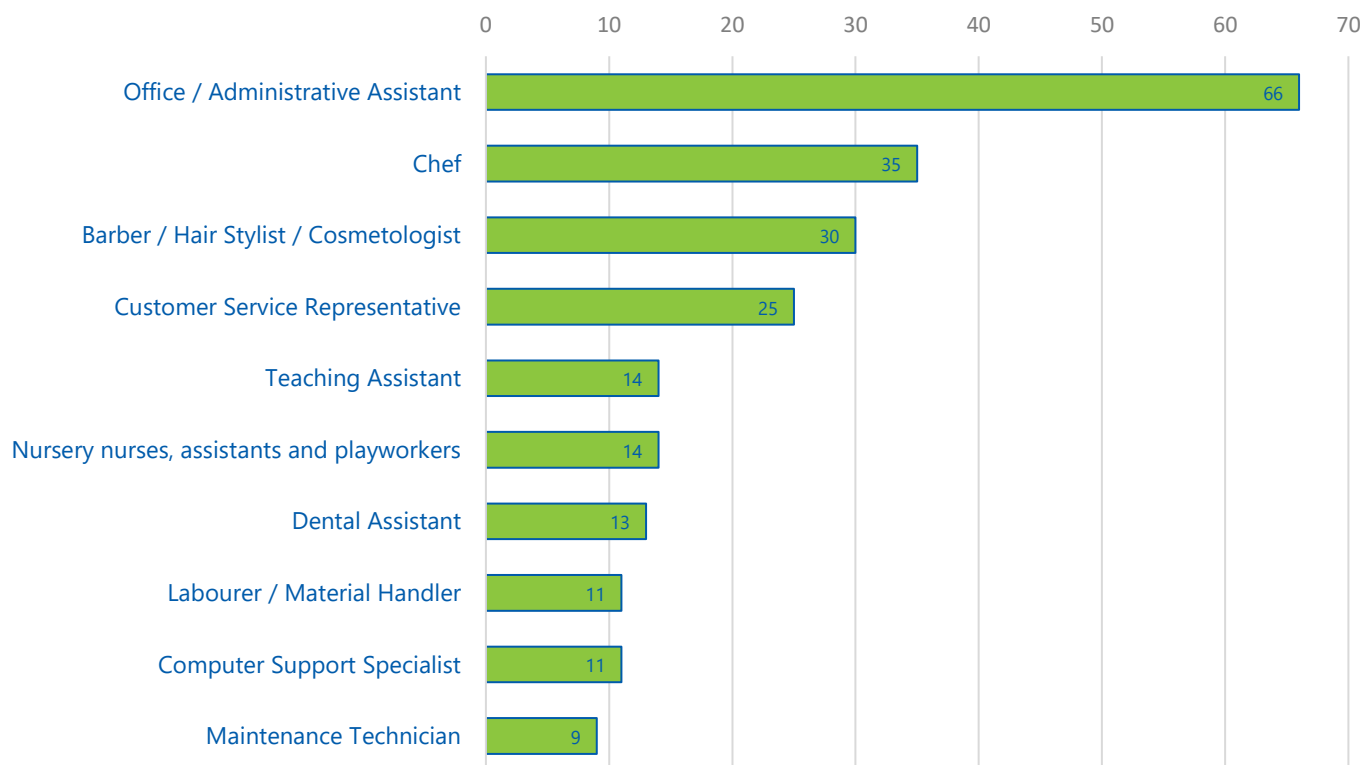

Leicestershire County Job Vacancy and Skills Data, Mar. 1st 2019 to Sep. 30th 2019

Apprenticeship Job Roles with the Highest Number of Advertised Vacancies

Source: Copyright © 2019 Burning Glass Technologies: Labour Insight