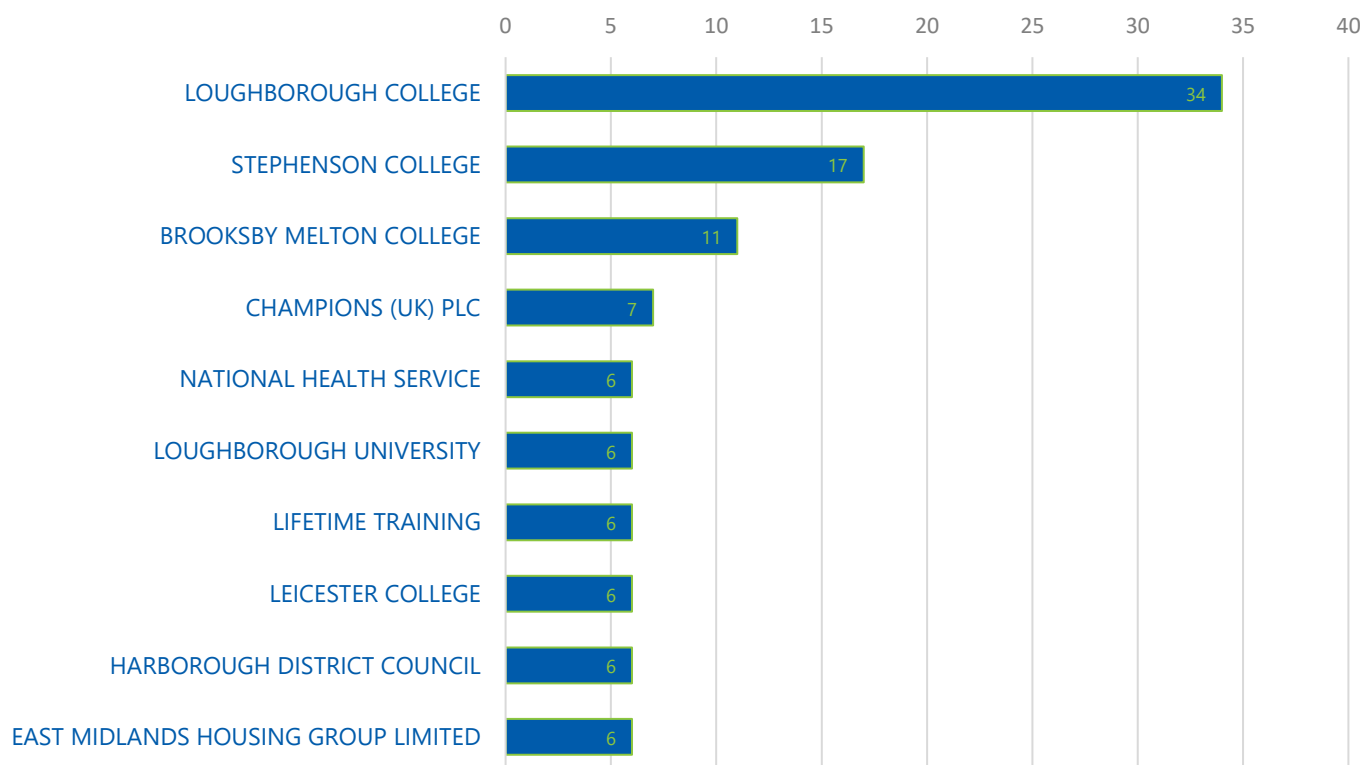

Apprenticeship Employers with the Highest Number of Advertised Vacancies

Source: Copyright © 2019 Burning Glass Technologies: Labour Insight