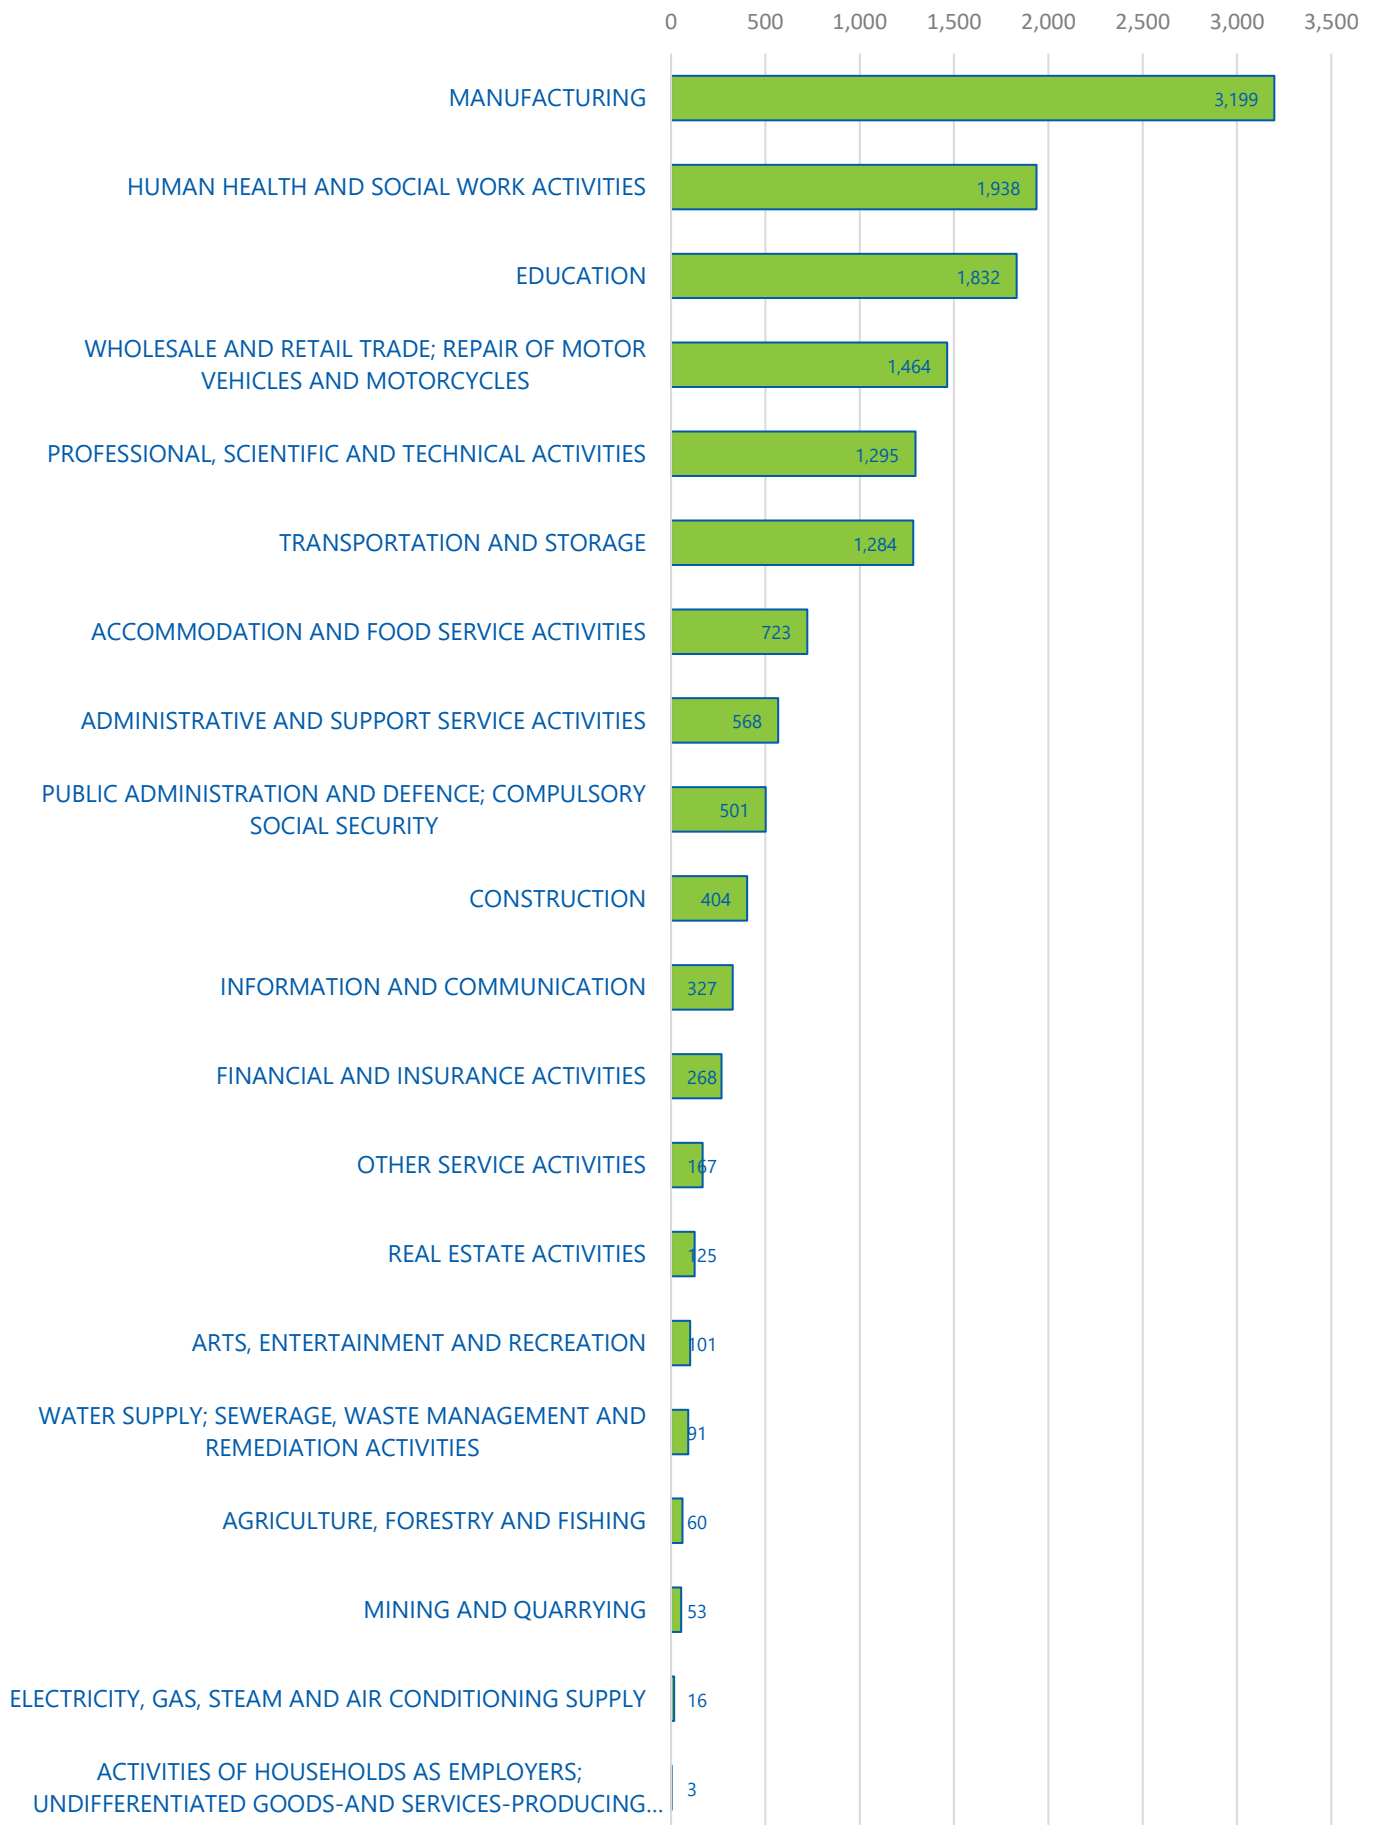

Leicestershire County Job Vacancy and Skills Data, Mar. 1st 2019 to Sep. 30th 2019

Advertised Vacancies Categorised by Sector