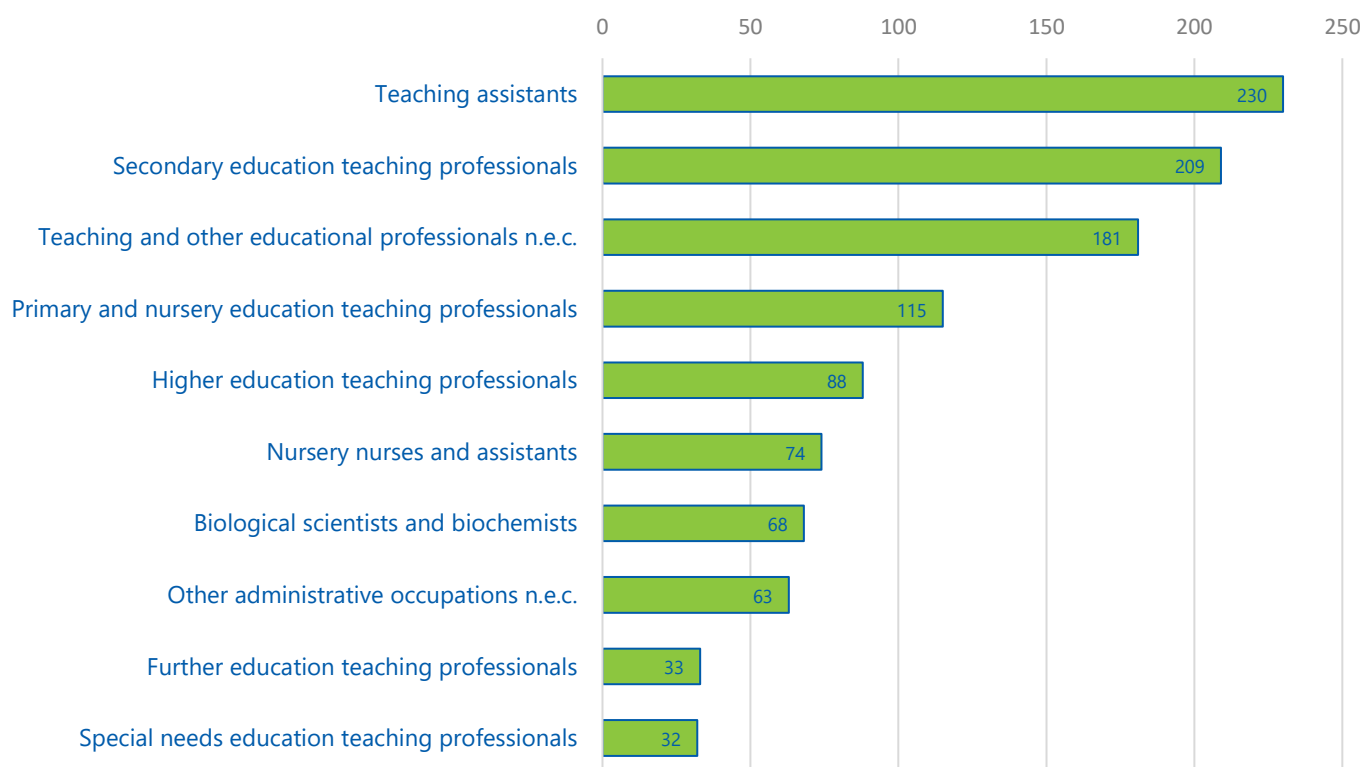

Leicestershire County Job Vacancy and Skills Data, Mar. 1st 2019 to Sep. 30th 2019

Job Roles in Education with the Highest Number of Advertised Vacancies

Source: Copyright © 2019 Burning Glass Technologies: Labour Insight

Occupation Title	Risk of Automation	Mean Advertised Salary	Mean Salary (UK-wide)
Teaching assistants	Medium Risk	£18,782	£12,509
Secondary education teaching professionals	Low Risk	£34,578	£34,372
Teaching and other educational professionals n.e.c.	Low Risk	£30,049	£18,114
Primary and nursery education teaching professionals	Low Risk	£32,632	£29,672
Higher education teaching professionals	Low Risk	£37,721	£45,275
Nursery nurses and assistants	Low Risk	£19,001	£12,853
Biological scientists and biochemists	Low Risk	£34,397	£38,465
Other administrative occupations n.e.c.	High Risk	£19,105	£17,453
Further education teaching professionals	Low Risk	£22,202	£29,466
Special needs education teaching professionals	Low Risk	£30,621	£29,338

The salary report uses data from real-time job postings. Salary figures are pro rata to reflect full-time, annual wage status.

Source: Copyright © 2019 Burning Glass Technologies: Labour Insight